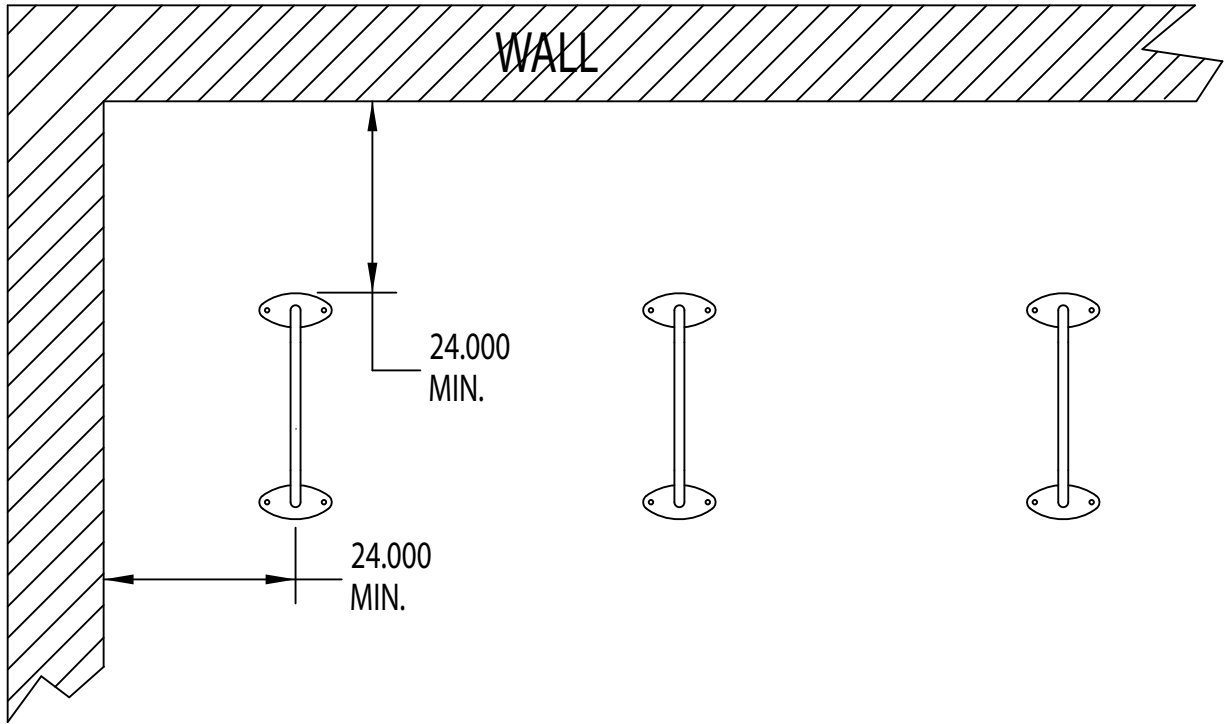

NOTES:

PROPRIETARY AND CONFIDENTIAL
THE INFORMATION CONTAINED IN THIS
DRAWING IS THE SOLE PROPERTY OF
EUGENE RACKWORKS. ANY
REPRODUCTION IN PART OR AS A WHOLE
WITHOUT THE WRITTEN PERMISSION OF
EUGENE RACKWORKS IS PROHIBITED.

EUGENE RACK WORKS

CENTER FOR APPROPRIATE TRANSPORT
455 WEST 1ST AVE., EUGENE, OR 97401
TEL: (541) 344-1197 FAX: (541) 686-1015

Installation Guide

Drawn by: Ray Brusasco	Date: 1/14/2005	REV: B
SCALE: 1:24	DWGR: 7	Sheet 1 OF 1